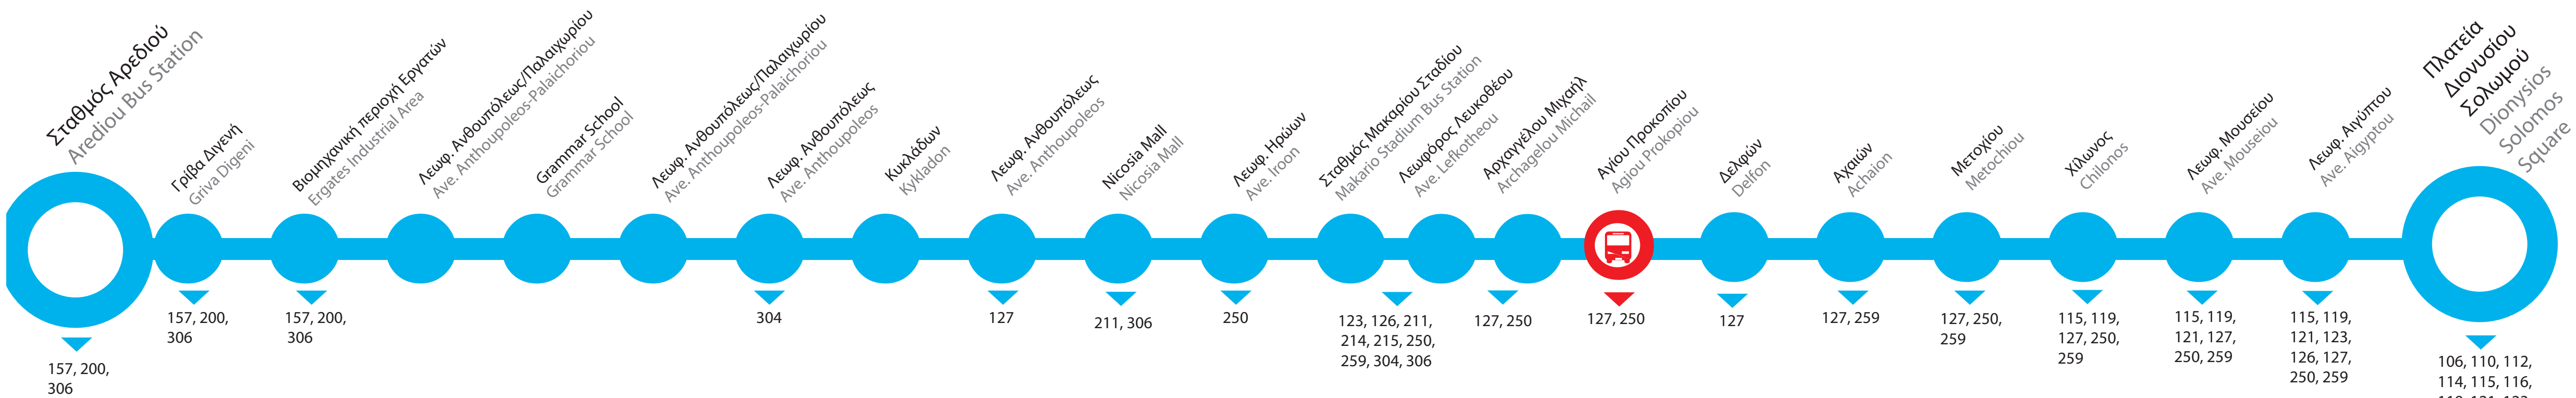

# ΕΥΡΩΠΑΪΚΟ ΠΑΝΕΠΙΣΤΗΜΙΟ/CYPRUS COLLEGE

EUROPEAN UNIVERSITY/CYPRUS COLLEGE

Ωράριο από ΑΓΙΟΥ ΠΡΟΚΟΠΙΟΥ ΠΡΟΣ ΠΛΑΤΕΙΑ ΣΟΛΩΜΟΥ (Κωδικός Στ.1394) / Timetable from AGIOU PROKOPIOU TO SOLOMOS SQUARE (B.S.Code1394)

ΔΕΥ-ΠΑΡ/MON-FRI	5:56, 6:21, 07:01, 7:41, 8:31, 9:51, 11:51, 13:51, 14:36, 15:01, 15:29, 16:31, 17:01, 19:36, 21:11, 22:31.
ΣΑΒΒΑΤΟ/SATURDAY	7:41, 9:41, 10:56, 13:01, 16:26, 17:01, 18:31, 20:41, 22:11.
ΚΥΡΙΑΚΗ/SUNDAY	7:41, 9:41, 10:56, 13:01, 16:26, 17:01, 18:31, 20:41, 22:11.

Ωράριο από ΑΓΙΟΥ ΠΡΟΚΟΠΙΟΥ ΠΡΟΣ ΣΤΑΘΜΟ ΤΑΜΑΣΟΥ / ΑΡΕΔΙΟΥ(Κωδικός Στ.1395) / Timetable from AGIOU PROKOPIOU TO TAMASOS BUS STATION (B.S.Code1395)

ΔΕΥ-ΠΑΡ/MON-FRI	6:28, 7:08, 7:43, 8:18, 9:08, 10:28, 13:52, 14:53, 15:08, 15:38, 15:53, 17:03, 17:33, 20:08, 21:43, 23:08.
ΣΑΒΒΑΤΟ/SATURDAY	8:08, 10:08, 11:28, 13:22, 16:53, 17:28, 18:48, 21:08, 23:08.
ΚΥΡΙΑΚΗ/SUNDAY	8:08, 10:08, 11:28, 13:23, 16:53, 17:28, 18:48, 21:08, 23:08.