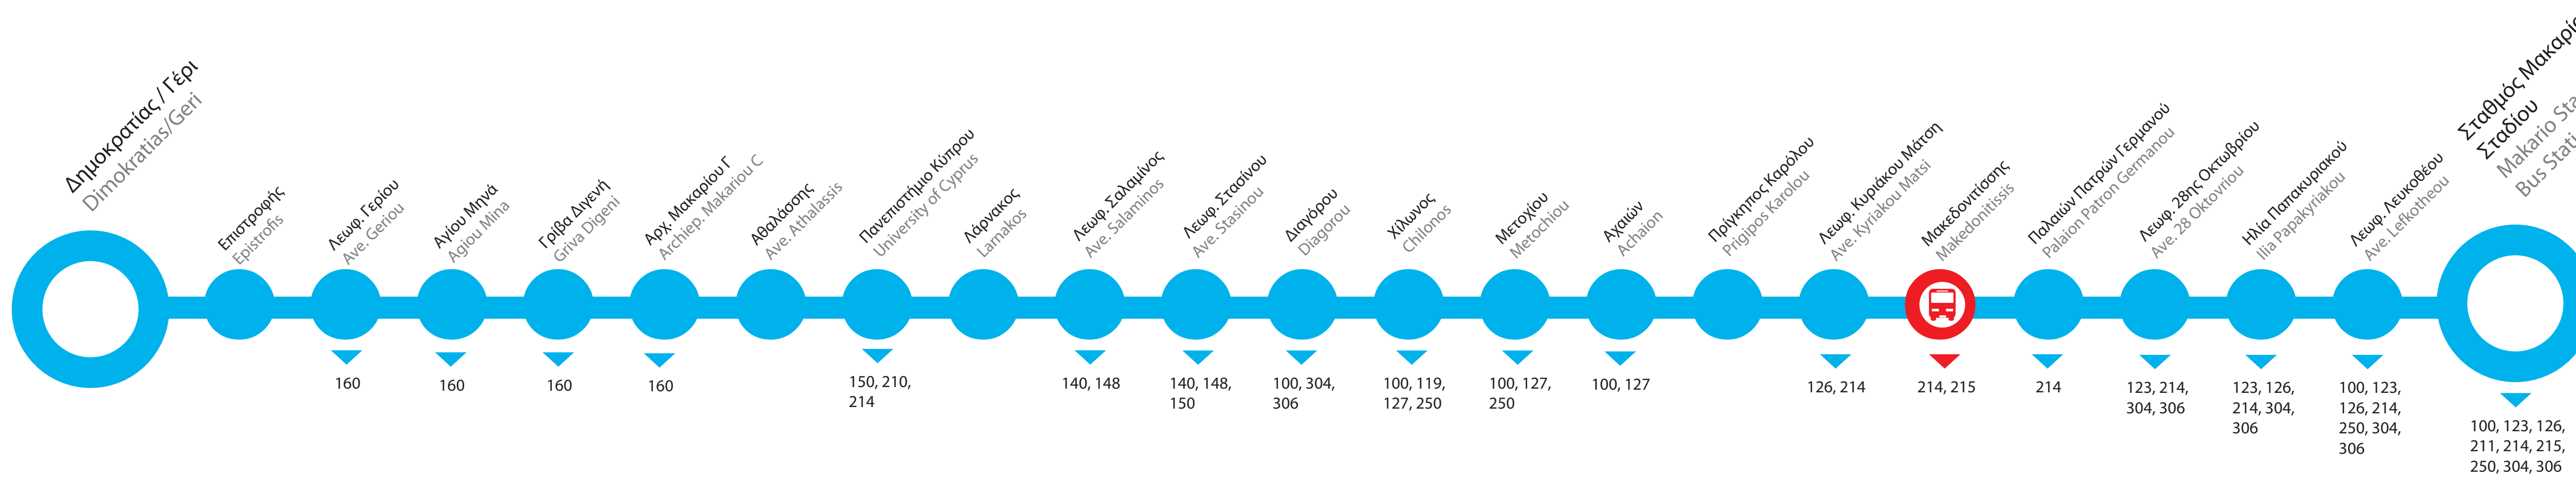

215

Ωράριο Δρομολογίου από ΠΑΝΕΠΙΣΤΗΜΙΟ ΛΕΥΚΩΣΙΑΣ ΠΡΟΣ ΣΤΑΘΜΟ ΜΑΚΑΡΙΟΥ ΣΤΑΔΙΟΥ (Κωδικός Στάσης 0033) / Timetable from UNIVERSITY OF NICOSIA TO MAKARIO STADIUM BUS ST. (B.S. Code 0033)
ΔΕΥ-ΠΑΡ/MON-FRI 06:22, 07:13, 7:58, 08:28, 08:57, 09:24, 09:54, 10:26, 10:54, 11:24, 11:55, 12:42, 13:29, 14:11, 14:55, 15:45, 16:12, 16:56, 17:52, 18:30, 19:12, 19:54, 20:45.
ΣΑΒΒΑΤΟ/SATURDAY 06:47, 08:04, 09:22, 13:07, 14:27, 15:47, 17:06.
ΚΥΡΙΑΚΗ/SUNDAY 06:45, 08:00, 09:20, 13:00, 14:20, 15:39, 17:01.

Ωράριο Δρομολογίου από ΠΑΝΕΠΙΣΤΗΜΙΟ ΛΕΥΚΩΣΙΑΣ ΠΡΟΣ ΤΡΥΦΩΝΑ ΤΡΥΦΟΝΟΣ / ΣΟΠΑΖ (Κωδικός Στάσης 0034) / Timetable from UNIVERSITY OF NICOSIA TO TRYFONA TRYFONOS / SOPAZ (Bus Stop Code 0034)
ΔΕΥ-ΠΑΡ/MON-FRI 06:53, 07:40, 08:21, 08:51, 09:21, 09:51, 10:22, 10:52, 11:22, 11:51, 12:21, 13:07, 13:52, 14:36, 15:22, 16:07, 16:37, 17:23, 18:07, 18:52, 19:36, 20:21, 21:17.
ΣΑΒΒΑΤΟ/SATURDAY 07:10, 08:25, 09:45, 13:26, 14:46, 16:06, 17:26.
ΚΥΡΙΑΚΗ/SUNDAY 07:10, 08:25, 09:45, 13:26, 14:45, 16:06, 17:27.

* δεν εκτελούνται δρομολόγια τα Σάββατα και τις Κυριακές / The route 215 is not operated on Saturdays and Sundays.

* δεν εκτελούνται δρομολόγια τα Σάββατα και τις Κυριακές / The route 215 is not operated on Saturdays and Sundays.