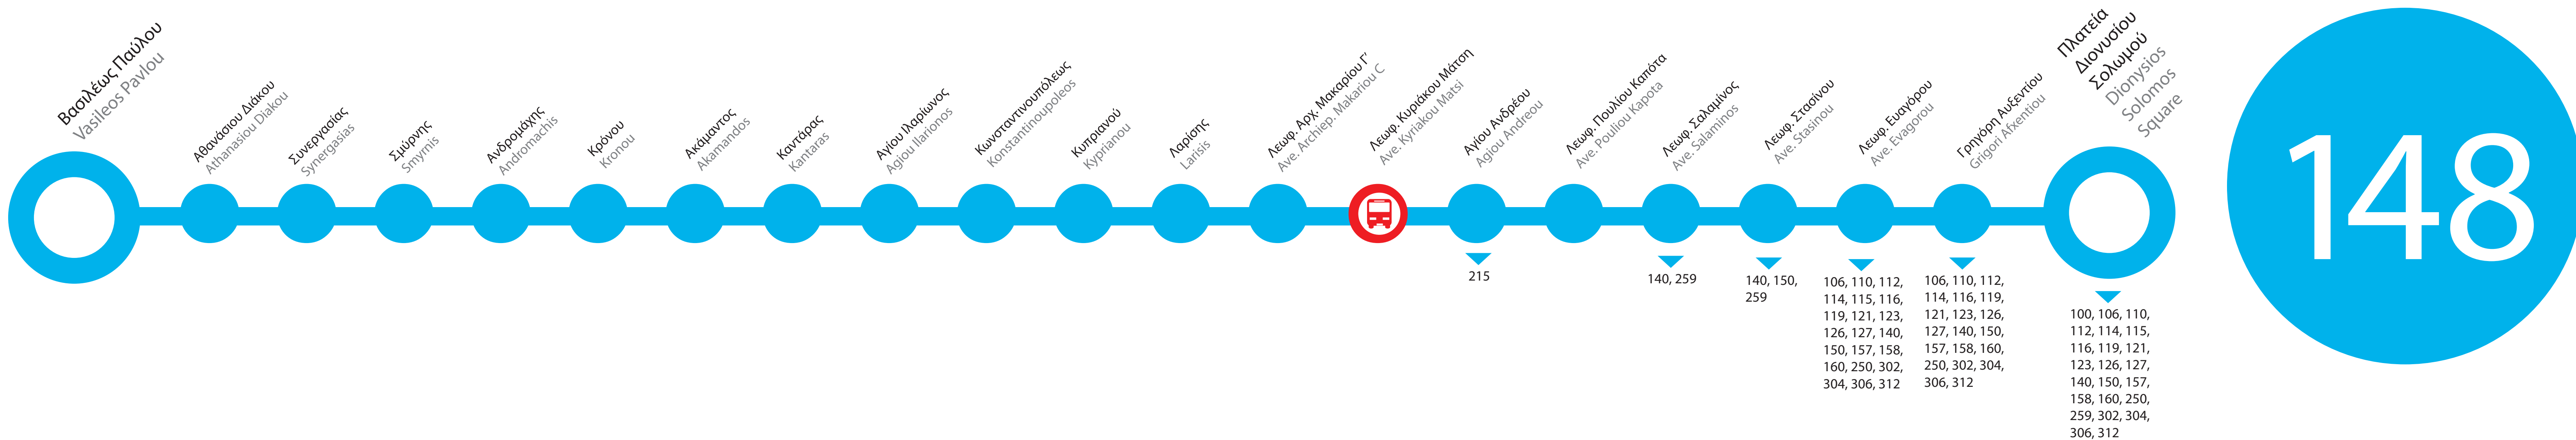

FREDERICK UNIVERCITY/ΚΥΡΙΑΚΟΥ ΜΑΤΣΗ

FREDERICK UNIVERSITY/KYRIAKOU MATSI

Ωράριο Δρομολογίου από ΛΕΩΦΟΡΟ ΚΥΡΙΑΚΟΥ ΜΑΤΣΙ ΠΡΟΣ ΠΛΑΤΕΙΑ ΣΟΛΩΜΟΥ (Κωδικός Στάσης 0775) / Timetable from KYRIAKOU MATSI AVENUE TO SOLOMON SQUARE (B.S.Code 0775)

ΔΕΥ-ΠΑΡ/MON-FRI	05:44, 06:15, 06:52, 07:27, 08:02, 08:30, 09:00, 09:30, 10:00, 10:32, 11:00, 11:32, 12:00, 12:32, 12:56, 14:10, 14:47, 15:17, 15:50, 16:22, 16:54, 17:26, 17:56, 18:37, 19:56.
ΣΑΒΒΑΤΟ/SATURDAY	06:42, 07:16, 07:57, 08:35, 09:16, 09:56, 10:35, 11:17, 11:55, 12:42, 13:27, 14:07, 14:55, 15:35, 16:15, 16:55, 17:37, 18:16.
ΚΥΡΙΑΚΗ/SUNDAY	06:42, 07:58, 08:37, 09:17, 09:57, 10:36, 11:16, 11:56, 12:56, 14:16, 14:55, 15:36, 16:17, 16:57, 17:35, 18:17.

Ωράριο Δρομολογίου από ΛΕΩΦ. ΚΥΡΙΑΚΟΥ ΜΑΤΣΗ ΠΡΟΣ ΒΑΣΙΛΕΩΣ ΠΑΥΛΟΥ / ΚΑΪΜΑΚΛΙ (Κωδικός Στάσης 0774) / Timetable from AVE. KYRIAKOU MATSI TO VASILEOS PAVLOU KAIMAKLI (B.S.Code 0774)

ΔΕΥ-ΠΑΡ/MON-FRI	06:11, 06:42, 07:23, 07:58, 08:23, 08:52, 09:23, 09:52, 10:23, 10:53, 11:23, 11:53, 12:22, 12:53, 13:18, 14:38, 15:13, 15:44, 16:18, 16:50, 17:18, 17:49, 18:29, 19:13, 20:24.
ΣΑΒΒΑΤΟ/SATURDAY	07:13, 07:43, 08:28, 09:08, 09:48, 10:28, 11:08, 11:54, 12:33, 13:18, 13:58, 14:38, 15:28, 16:09, 16:48, 17:29, 18:08, 18:49.
ΚΥΡΙΑΚΗ/SUNDAY	07:13, 08:24, 09:08, 09:49, 10:28, 11:09, 11:48, 12:29, 13:28, 14:49, 15:29, 16:10, 16:49, 17:30, 18:10, 18:50.