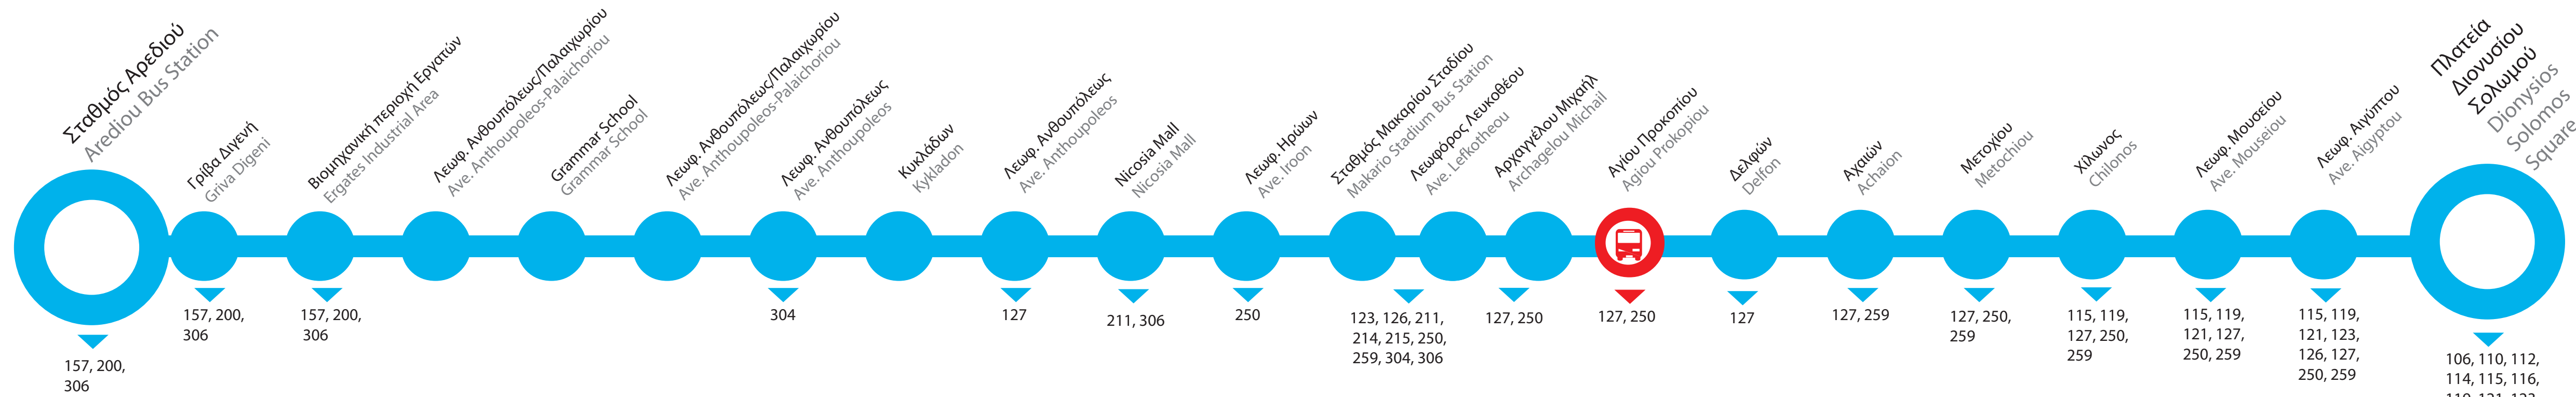

ΕΥΡΩΠΑΪΚΟ ΠΑΝΕΠΙΣΤΗΜΙΟ/

EUROPEAN UNIVERSITY/CYPRUS COLLEGE

CYPRUS COLLEGE

Οράριο από ΑΓΙΟΥ ΠΡΟΚΟΠΙΟΥ ΠΡΟΣ ΠΛΑΤΕΙΑ ΣΟΛΩΜΟΥ (Κωδικός Στ.1394) / Timetable from AGIOU PROKOPIOU TO SOLOMOS SQUARE (B.S.Code1394)

ΔΕΥ-ΠΑΡ/MON-FRI	5:56, 6:21, 07:01, 7:41, 8:31, 9:51, 11:51, 13:51, 14:36, 15:01, 15:26, 16:31, 17:01, 19:36, 21:11, 22:11.
ΣΑΒΒΑΤΟ/SATURDAY	7:41, 9:41, 10:56, 12:51, 16:21, 17:01, 18:16, 20:41, 22:11.
ΚΥΡΙΑΚΗ/SUNDAY	7:41, 9:41, 10:56, 12:51, 16:21, 17:01, 18:16, 20:41, 22:11.

Οράριο από ΑΓΙΟΥ ΠΡΟΚΟΠΙΟΥ ΠΡΟΣ ΣΤΑΘΜΟ ΤΑΜΑΣΟΥ / ΑΡΕΔΙΟΥ (Κωδικός Στ.1395) / Timetable from AGIOU PROKOPIOU TO TAMASOS BUS STATION (B.S.Code1395)

ΔΕΥ-ΠΑΡ/MON-FRI	6:28, 7:08, 7:43, 8:18, 9:08, 10:28, 13:48, 14:53, 15:08, 15:38, 15:53, 17:03, 17:33, 20:08, 21:43, 23:08.
ΣΑΒΒΑΤΟ/SATURDAY	8:08, 10:08, 11:28, 13:23, 16:53, 17:28, 18:48, 21:08, 23:08.
ΚΥΡΙΑΚΗ/SUNDAY	8:08, 10:08, 11:28, 13:23, 16:53, 17:28, 18:48, 21:08, 23:08.