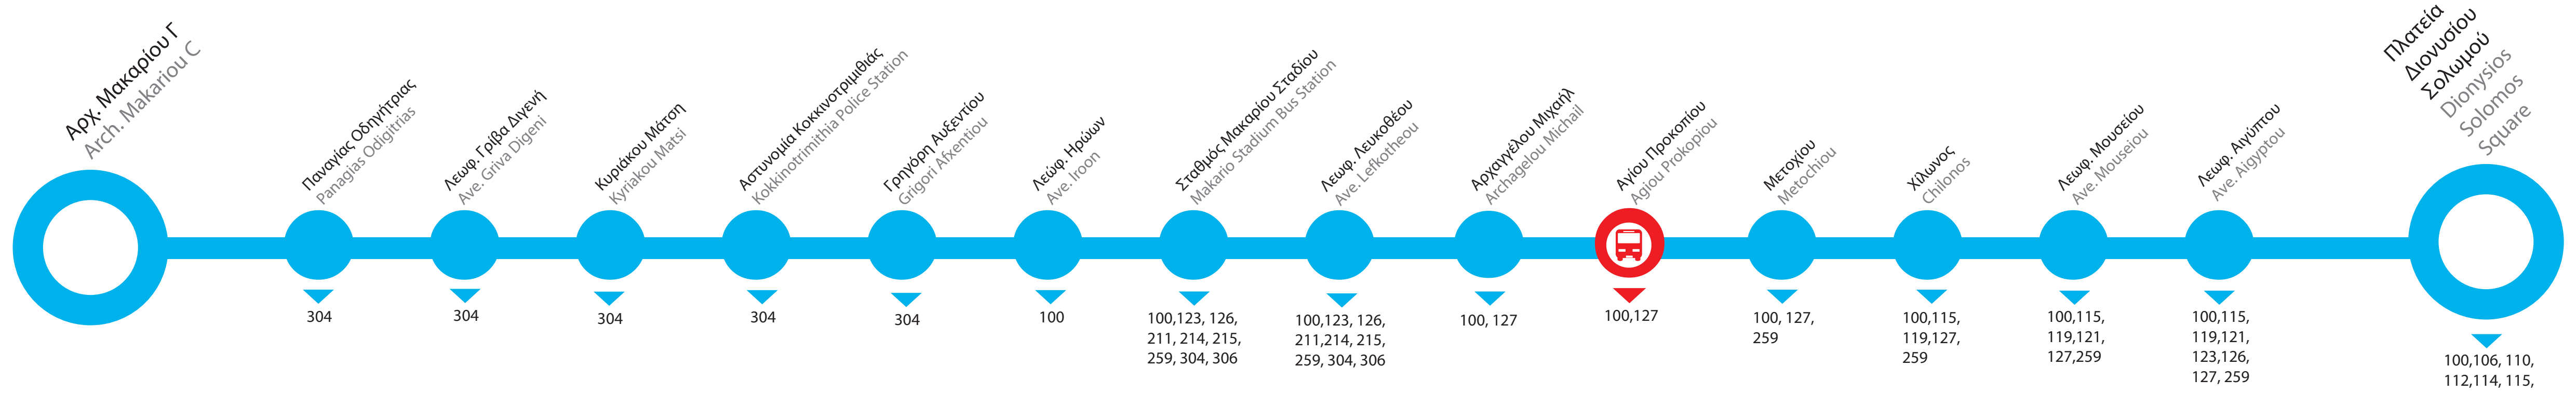

ΕΥΡΩΠΑΪΚΟ ΠΑΝΕΠΙΣΤΗΜΙΟ/

EUROPEAN UNIVERSITY/CYPRUS COLLEGE

CYPRUS COLLEGE

Οράριο από ΑΓΙΟΥ ΠΡΟΚΟΠΙΟΥ ΠΡΟΣ ΠΛΑΤΕΙΑ ΣΟΛΩΜΟΥ (Κωδικός Στ.1394) / Timetable from AGIOU PROKOPIOU TO SOLOMOS SQUARE (B.S.Code1394)

ΔΕΥ-ΠΑΡ/MON-FRI	5:56, 6:21, 07:01, 7:41, 8:31, 9:51, 11:51, 13:51, 14:36, 15:01, 15:26, 16:31, 17:01, 19:36, 21:11, 22:11.
ΣΑΒΒΑΤΟ/SATURDAY	7:41, 9:41, 10:56, 12:51, 16:21, 17:01, 18:16, 20:41, 22:11.
ΚΥΡΙΑΚΗ/SUNDAY	7:41, 9:41, 10:56, 12:51, 16:21, 17:01, 18:16, 20:41, 22:11.

Οράριο από ΑΓΙΟΥ ΠΡΟΚΟΠΙΟΥ ΠΡΟΣ ΠΛΑΤΕΙΑ ΣΟΛΩΜΟΥ (Κωδικός Στ.1394) / Timetable from AGIOU PROKOPIOU TO SOLOMOS SQUARE (B.S.Code1394)

ΔΕΥ-ΠΑΡ/MON-FRI	05:25, 06:22, 07:04, 08:14, 09:41, 11:10, 12:30, 13:26, 14:30, 15:06, 15:24, 16:46, 17:47, 18:53, 20:22.
ΣΑΒΒΑΤΟ/SATURDAY	07:22, 08:28, 09:55, 10:55, 12:10, 13:20, 15:38, 17:10, 19:17.
ΚΥΡΙΑΚΗ/SUNDAY	08:30, 10:25, 13:23, 15:55, 17:51.

Οράριο από ΑΓΙΟΥ ΠΡΟΚΟΠΙΟΥ ΠΡΟΣ ΑΓΙΟΥΣ ΤΡΙΜΙΘΙΑΣ (Κωδικός Στάσης1395) / Timetable from AGIOU PROKOPIOU TO AGIOUS TRIMITHIAS (B.S.Code 1395)

ΔΕΥ-ΠΑΡ/MON-FRI	06:08, 07:05, 07:47, 08:50, 10:20, 11:34, 12:34, 13:21, 13:55, 15:05, 16:05, 17:20, 18:10, 19:20, 20:35.
ΣΑΒΒΑΤΟ/SATURDAY	07:49, 09:04, 10:19, 11:23, 12:42, 13:44, 16:04, 17:35, 19:45.
ΚΥΡΙΑΚΗ/SUNDAY	08:49, 10:54, 13:49, 16:20, 18:29.